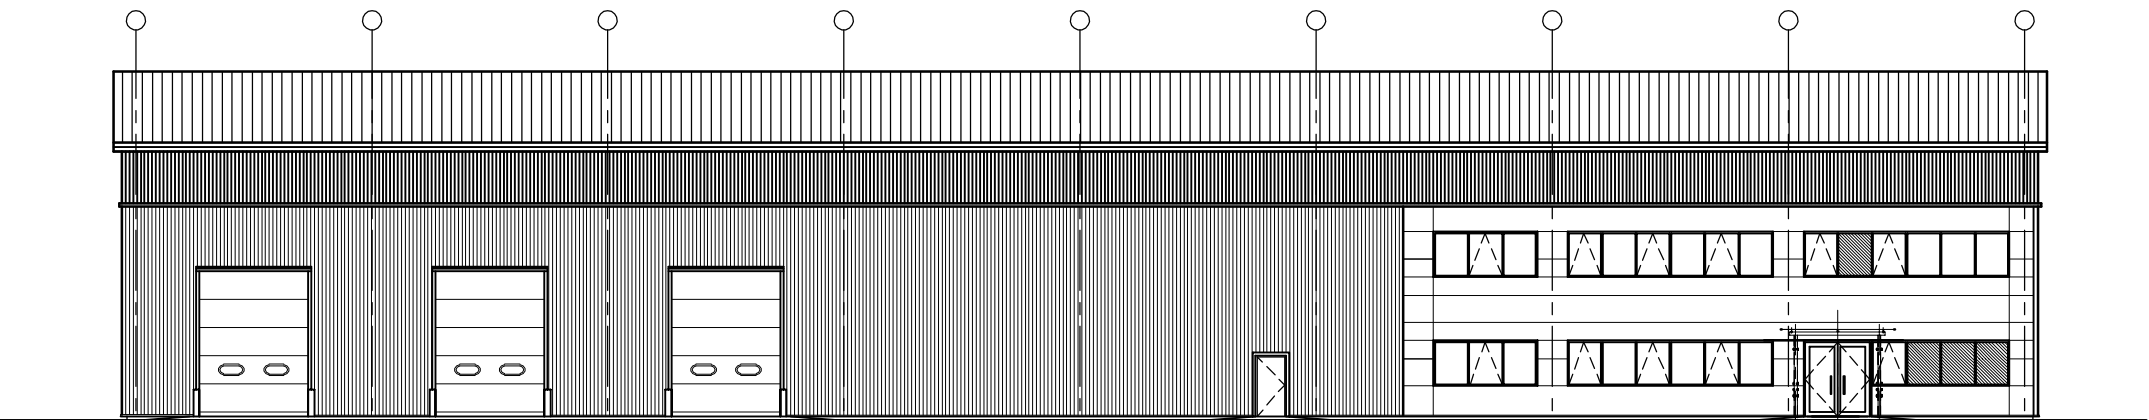

SIDE ELEVATION

SIDE ELEVATION

REAR ELEVATION

FRONT ELEVATION

Stephen George & Partners
ARCHITECTS & PLANNERS

170 London Road
Leicester
LE2 1ND

Tel 0116 247 0557
Fax 0116 254 1095

PROJECT
**Spec Unit Bakewell Road
Peterborough**

DRAWING TITLE
A3 Elevations

DRAWING STATUS
Construction

CAD REF	DRAWN	TEAM
8069-B001	MF	LW

DATE	SCALE
01/09/2006	1:250 @ A3

PROJECT NO	DRAWING NO	REVISION
8069	B010	-