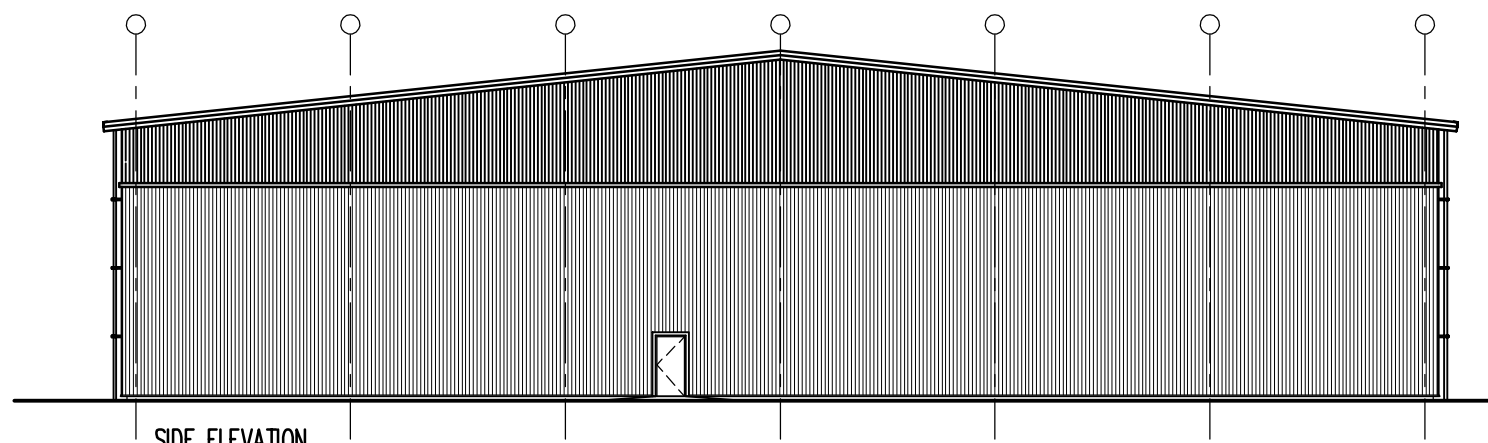

SIDE ELEVATION

SIDE ELEVATION

REAR ELEVATION

FRONT ELEVATION

Stephen George & Partners
ARCHITECTS & PLANNERS

170 London Road
Leicester
LE2 1ND

Tel 0116 247 0557
Fax 0116 254 1095

PROJECT
**Spec Unit Bakewell Road
Peterborough**

DRAWING TITLE
A3 Elevations

DRAWING STATUS
Construction

CAD REF	DRAWN	TEAM
8069-B001	MF	LW

DATE	SCALE
01/09/2006	1:250 @ A3

PROJECT NO	DRAWING NO	REVISION
8069	B010	-