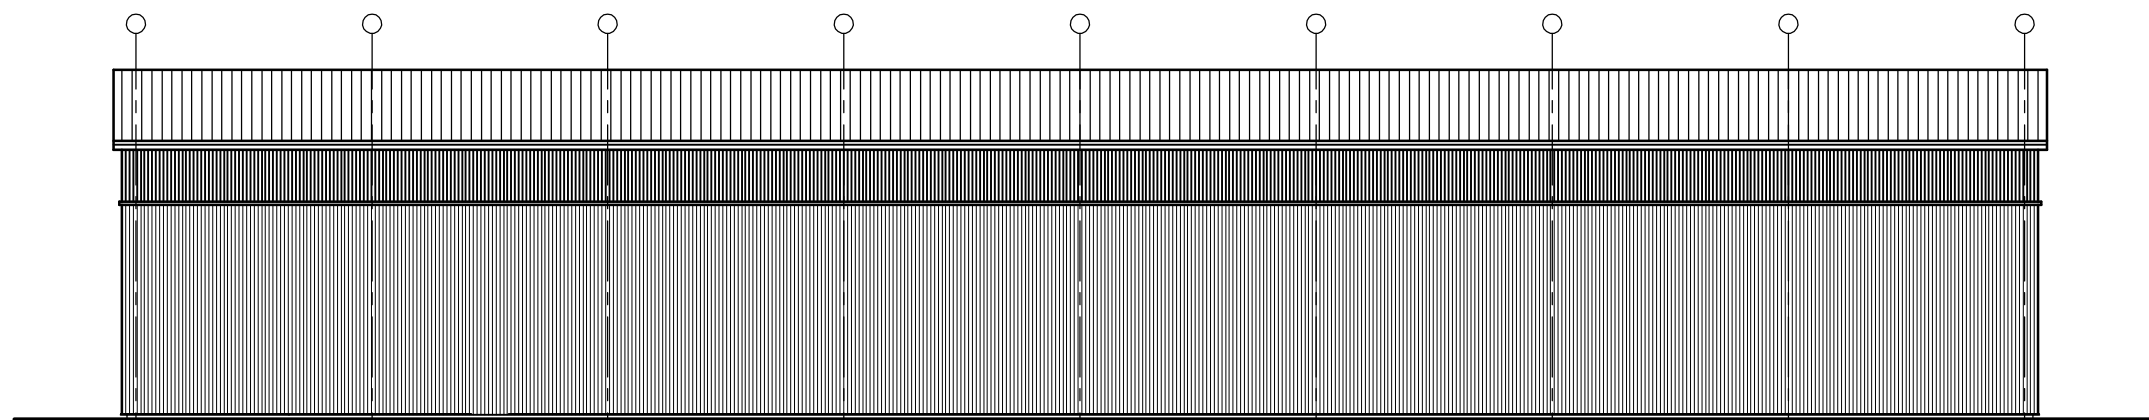

SIDE ELEVATION

SIDE ELEVATION

REAR ELEVATION

FRONT ELEVATION

Stephen George & Partners
ARCHITECTS & PLANNERS

170 London Road
Leicester
LE2 1ND

Tel 0116 247 0557
Fax 0116 254 1095

PROJECT
**Spec Unit Bakewell Road
Peterborough**

DRAWING TITLE
A3 Elevations

DRAWING STATUS
Construction

CAD REF	DRAWN	TEAM
8069-B001	MF	LW

DATE	SCALE
01/09/2006	1:250 @ A3

PROJECT NO	DRAWING NO	REVISION
8069	B010	-